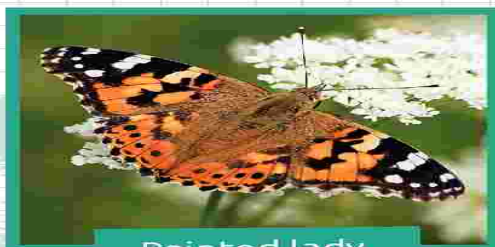

CHOPWELL WOOD CHOPWELL

Forestry England

The Big Forest Find

Species to look out for at Chopwell Wood:

Painted lady
Vanessa cardui

Scots Pine
Pinus sylvestris

Great-spotted woodpecker
Dendrocopos major

Siskin
Carduelis spinus