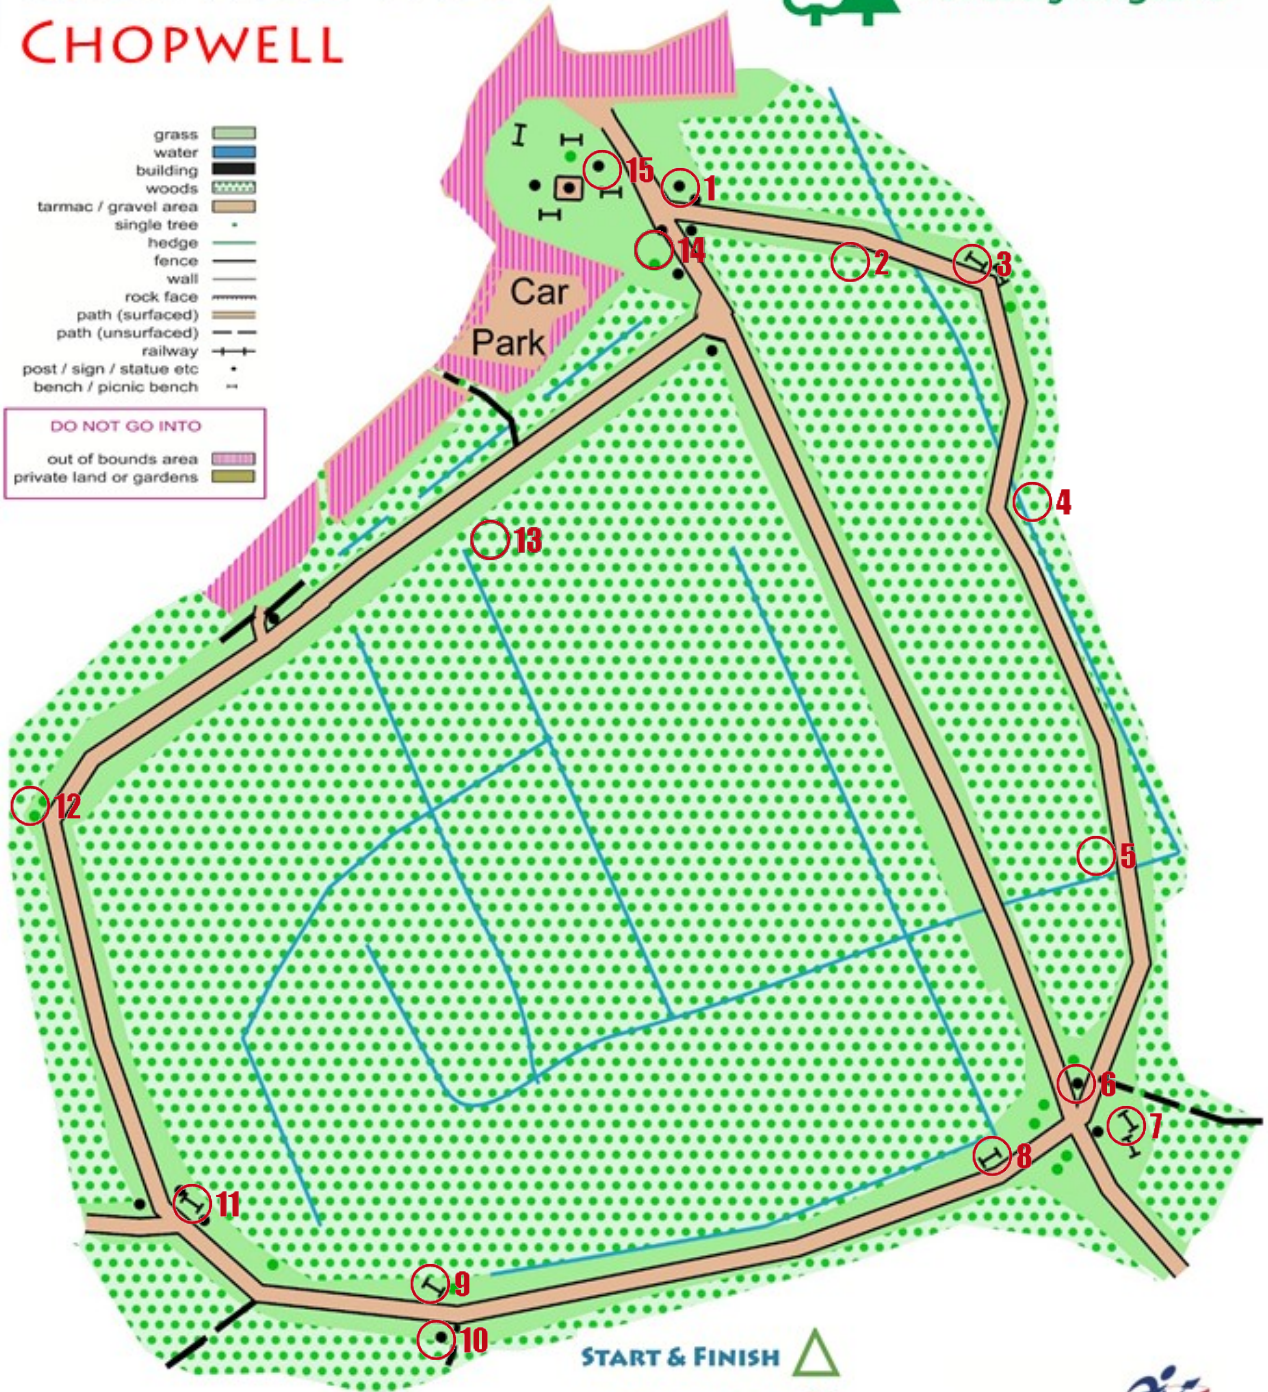

XPLORER.ORG.UK

CHOPWELL WOOD CHOPWELL

- grass
- water
- building
- woods
- tarmac / gravel area
- single tree
- hedge
- fence
- wall
- rock face
- path (surfaced)
- path (unsurfaced)
- railway
- post / sign / statue etc
- bench / picnic bench

- DO NOT GO INTO**
- out of bounds area
 - private land or gardens

START & FINISH

CHALLENGE 1

CHALLENGE 2

Based upon Ordnance Survey mapping with the permission of Her Majesty's Stationery Office
© Crown Copyright 2018 OS 100015287

Chopwell Wood

Walking trails

Key

- Car parking
- Info panel
- Viewpoint
- Bus stop

forestryengland.uk